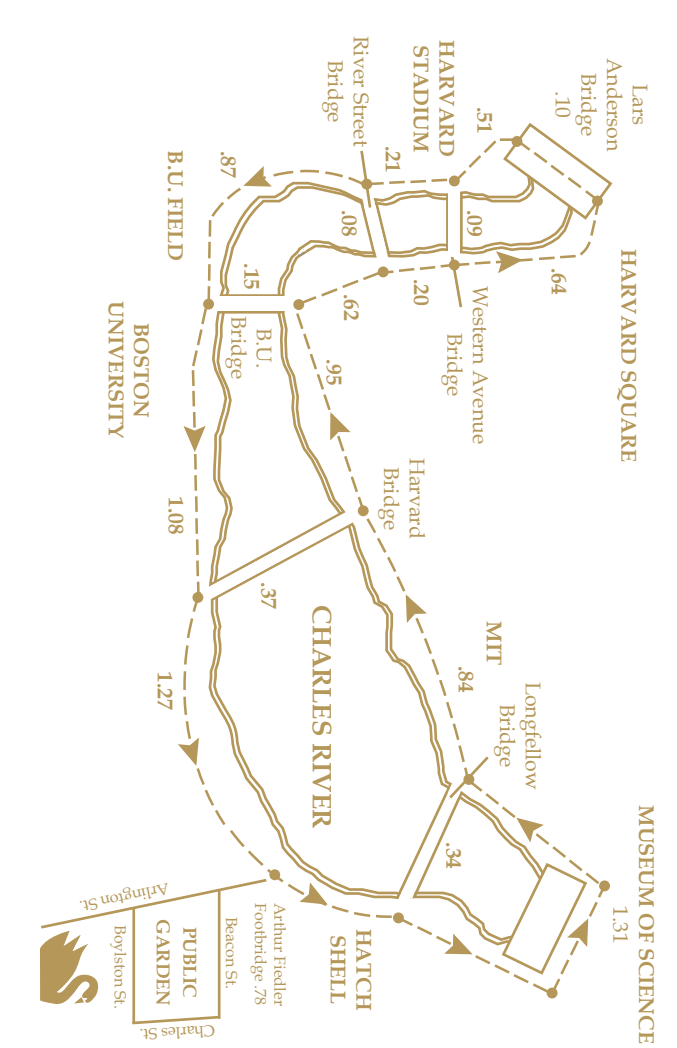

Four Miles: Follow (Three Mile) directions to Museum of Science. Take a left on Edwin H. Land Blvd. and follow alongside the Charles River until you reach the Harvard Bridge. Cross bridge (over the Charles River) and continue back to the hotel.

Six Miles: Follow (Three Mile) directions to Museum of Science. Take a left on Edwin H. Land Blvd. and follow alongside the Charles River until you reach the B.U. bridge. Cross bridge (over the Charles River) and continue back to the hotel.

Nine Miles: Follow (Three Mile) directions to Museum of Science. Take a left on Edwin H. Land Blvd. and follow alongside the Charles River until you reach the Lars Anderson Bridge. Cross bridge (over the Charles River) and continue back to the hotel.

Swan on map equals location of The Boston Park Plaza Hotel & Towers. Please refer to the measured mile indicators when planning your course. Map not drawn to scale, all distances are measured in miles.